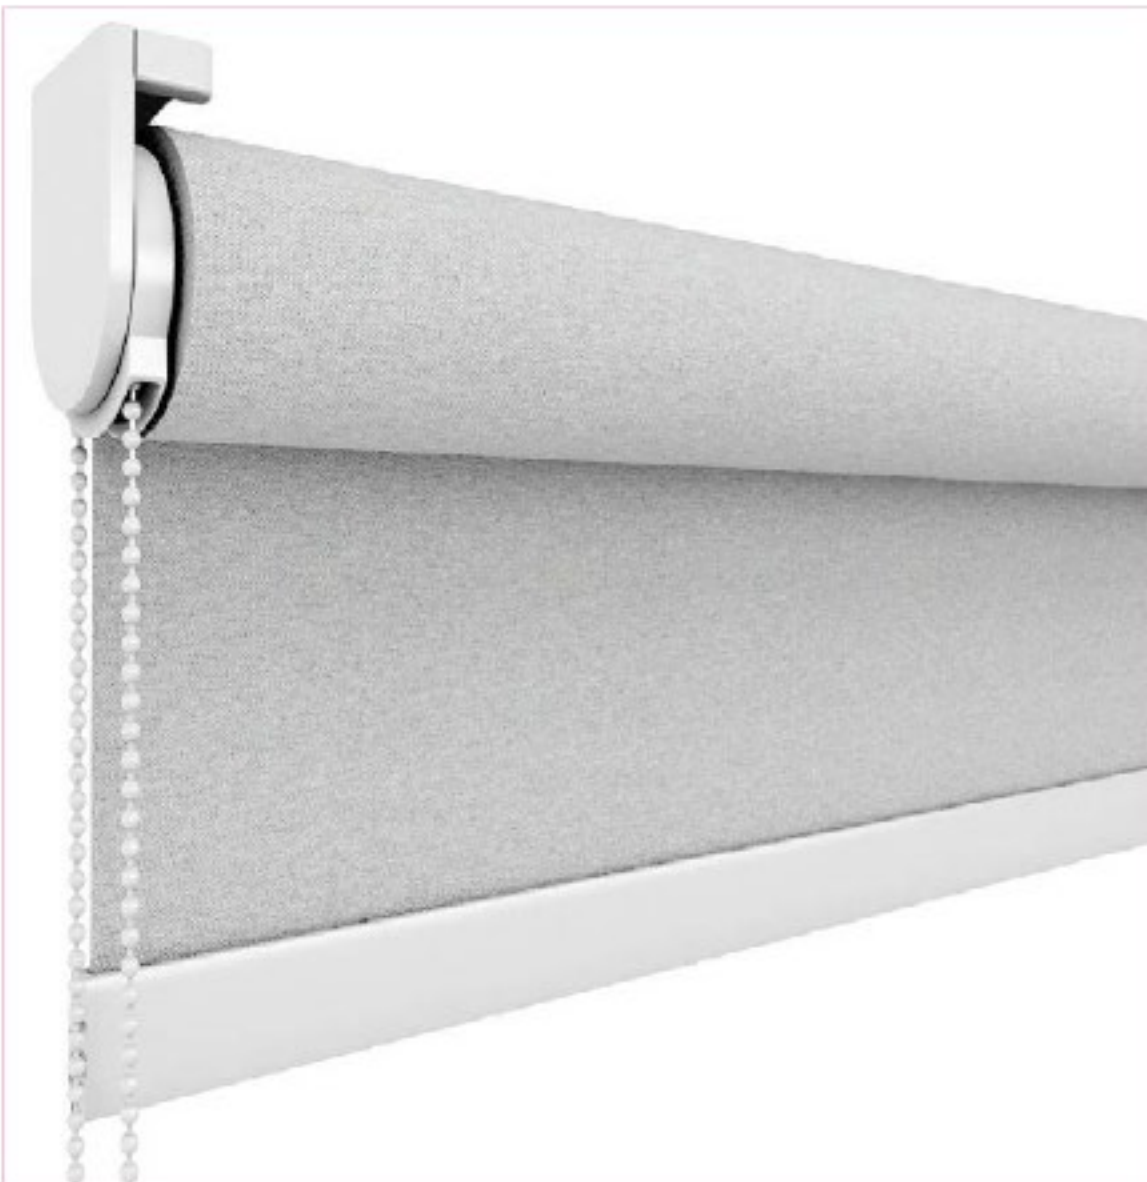

ROLLER COLLECTION SYSTEMS

CHOOSE A CONFIGURATION

BRACKETS

- Metal brackets covered with plastic caps
- Basic design, no visible screws

CASSETTE SEMI-OPEN

- Elegant rounded cassette, half open
- Easy to install

ROLLER COLLECTION SYSTEMS

CASSETTE SEMI-OPEN COVERED

- Elegant rounded cassette, half open
- Textile look with upholstered cassette

 White  Grey Anodized  Black

FASCIA PROFILE

- Aesthetic square click-on profile
- Perfect for large window surfaces