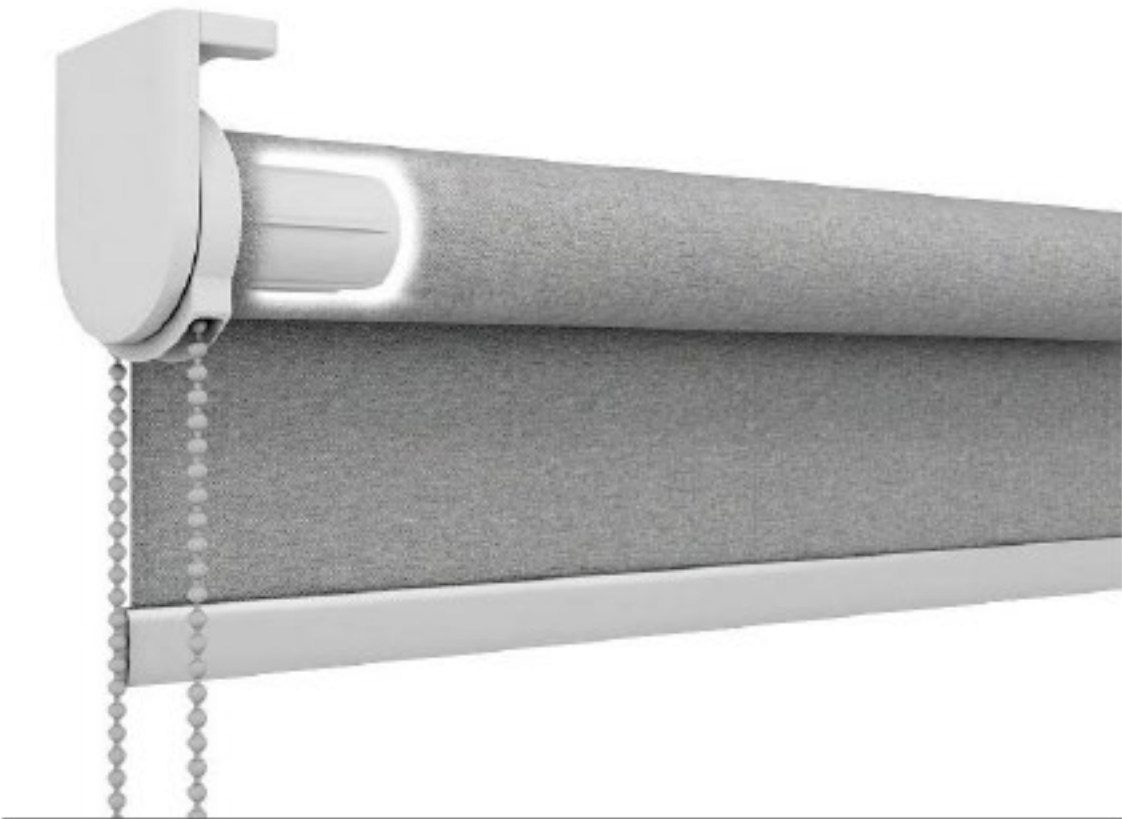

CHOOSE AN OPERATION

CHAIN

- Conventional chain operation
- Chains available in matching colors