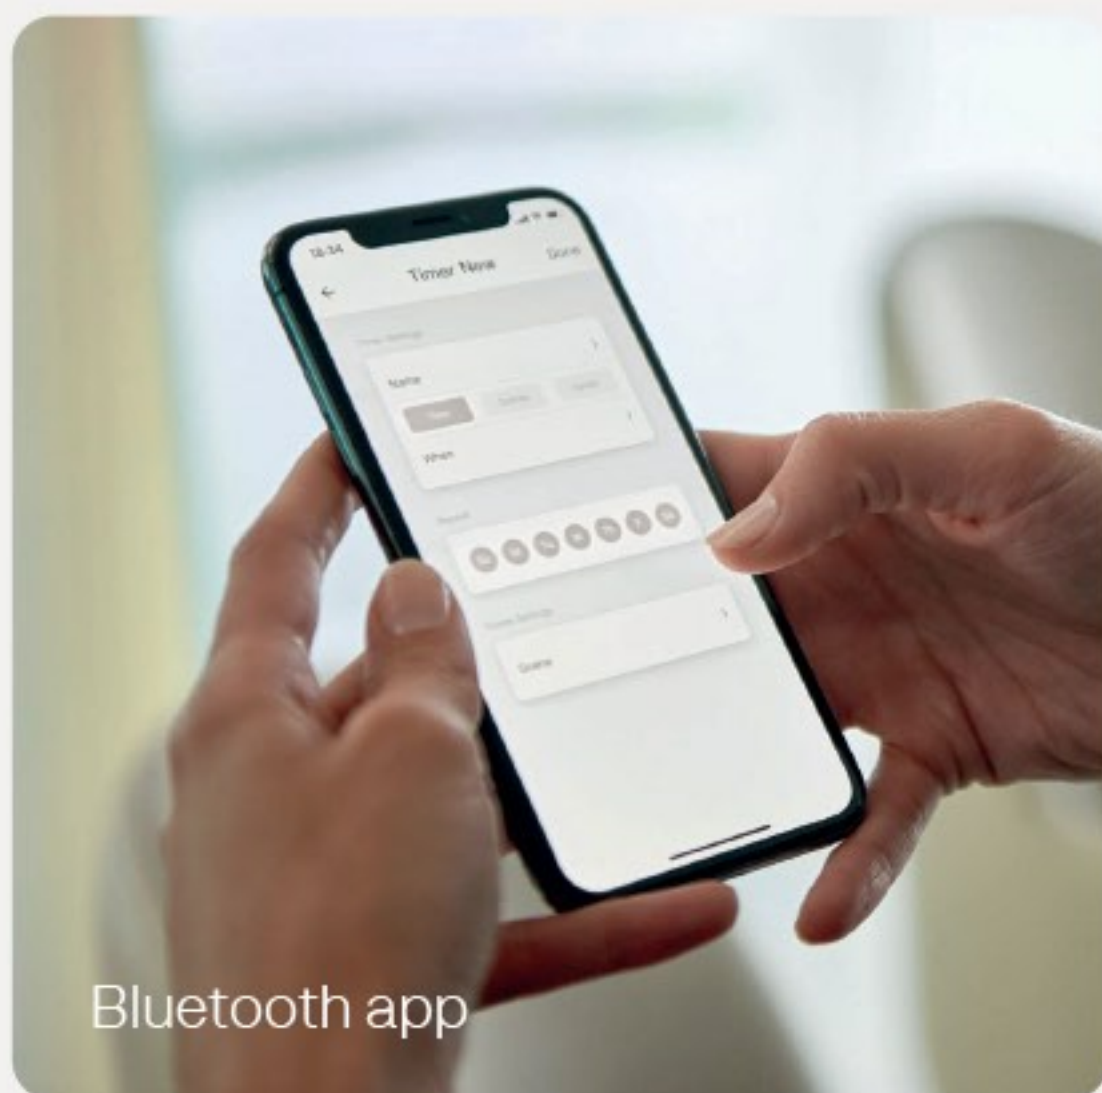

Home comfort

Make life easier and convenient by automating all your daily routines and scenes.

Stay safe

Use your smartwatch to control Motionblinds to open and close when you are away.

Google Pixel Watch

Standard motors

Automate shades with 3 timers

Control by app at home

Bluetooth app control

Experience the convenience of smartphone control at home within Bluetooth range and automate shades with timers using the Motionblinds Bluetooth app.

Preset timers

Set timers to automatically move shades to a chosen position (3 timers per shade).

Requirements

Motionblinds Bluetooth app for iOS and Android.

[More info](#)

Advanced motors

Connect to any smart home platform & device

Control from anywhere

Smart home control

Discover smart living with Eve Motionblinds motors featuring Matter and Thread technology, allowing seamless integration of your shades with smart home platforms such as Apple Home, Google Home, Samsung SmartThings and Amazon Alexa.