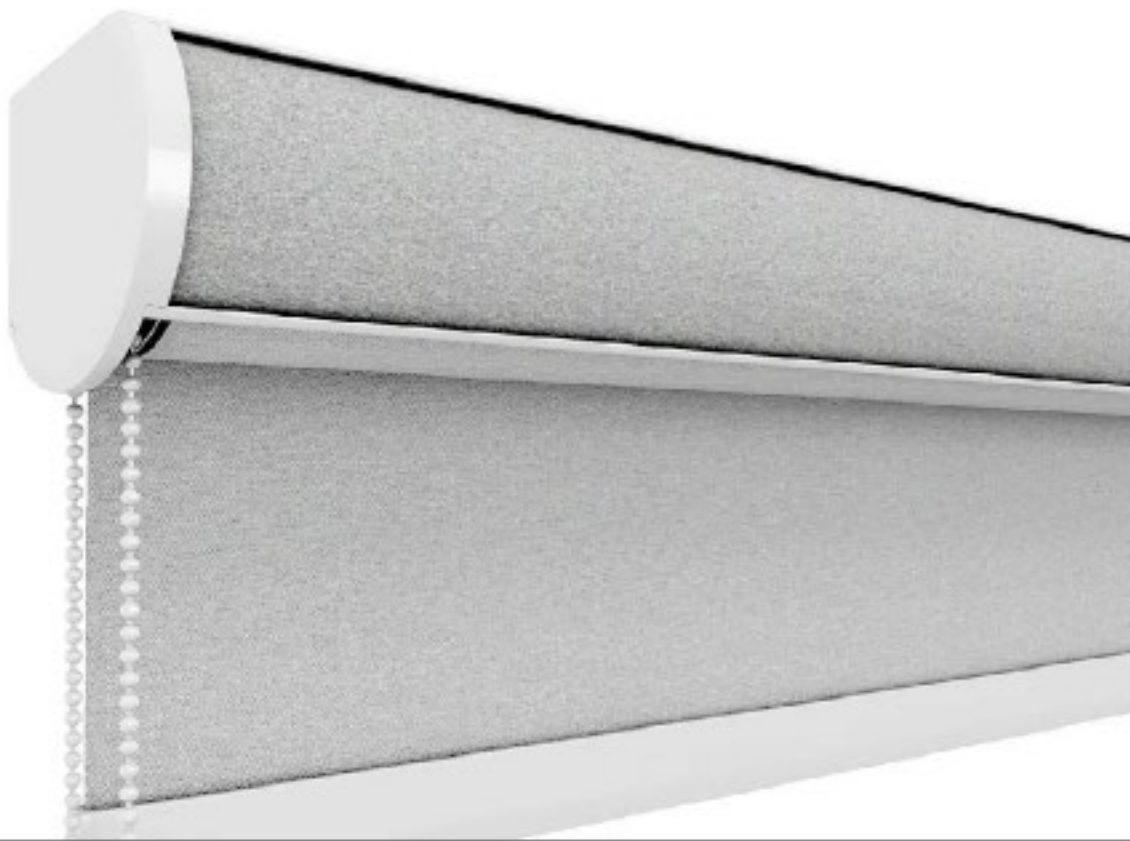

ESSENTIAL CONCEPT

Screen 3010 is a polyester based fabric with a subtle structure and a 2 x 2 basket weave. The screen allows a good view.

◀ INDEX

LIVING BEAUTY 3000 10%

SUPER WHITE

QUANTUM CHARCOAL

[◀ INDEX](#)

ROLLER COLLECTION SYSTEMS

CHOOSE A CONFIGURATION

BRACKETS

- Metal brackets covered with plastic caps
- Basic design, no visible screws

CASSETTE SEMI-OPEN

- Elegant rounded cassette, half open
- Easy to install

ROLLER COLLECTION SYSTEMS

CASSETTE SEMI-OPEN COVERED

- Elegant rounded cassette, half open
- Textile look with upholstered cassette

 White  Grey Anodized  Black

FASCIA PROFILE

- Aesthetic square click-on profile
- Perfect for large window surfaces